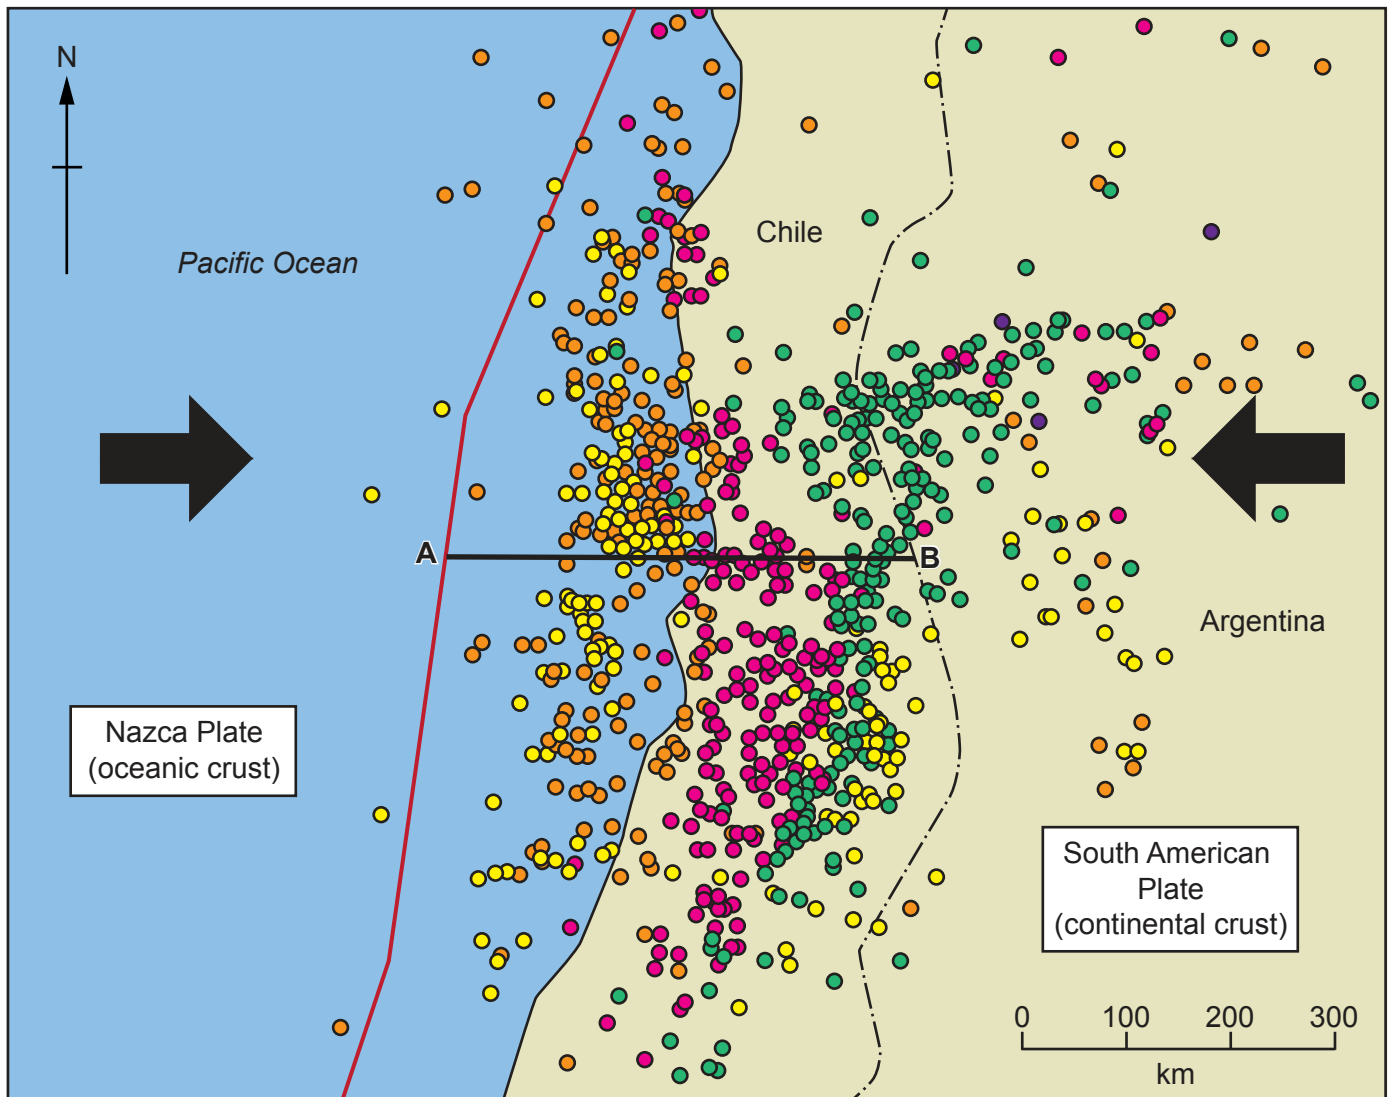

Fig. 2.2 for Question 2

Fig. 2.3 for Question 2

Fig. 2.4 for Question 2

Fig. 4.1 for Question 4

**Key**

depth of focus
of earthquakes
since 2000

- 0–20 km
- 21–50 km
- 51–100 km
- 101–200 km
- 201–690 km

- ➔ plate movement
- plate boundary
- · - international boundary